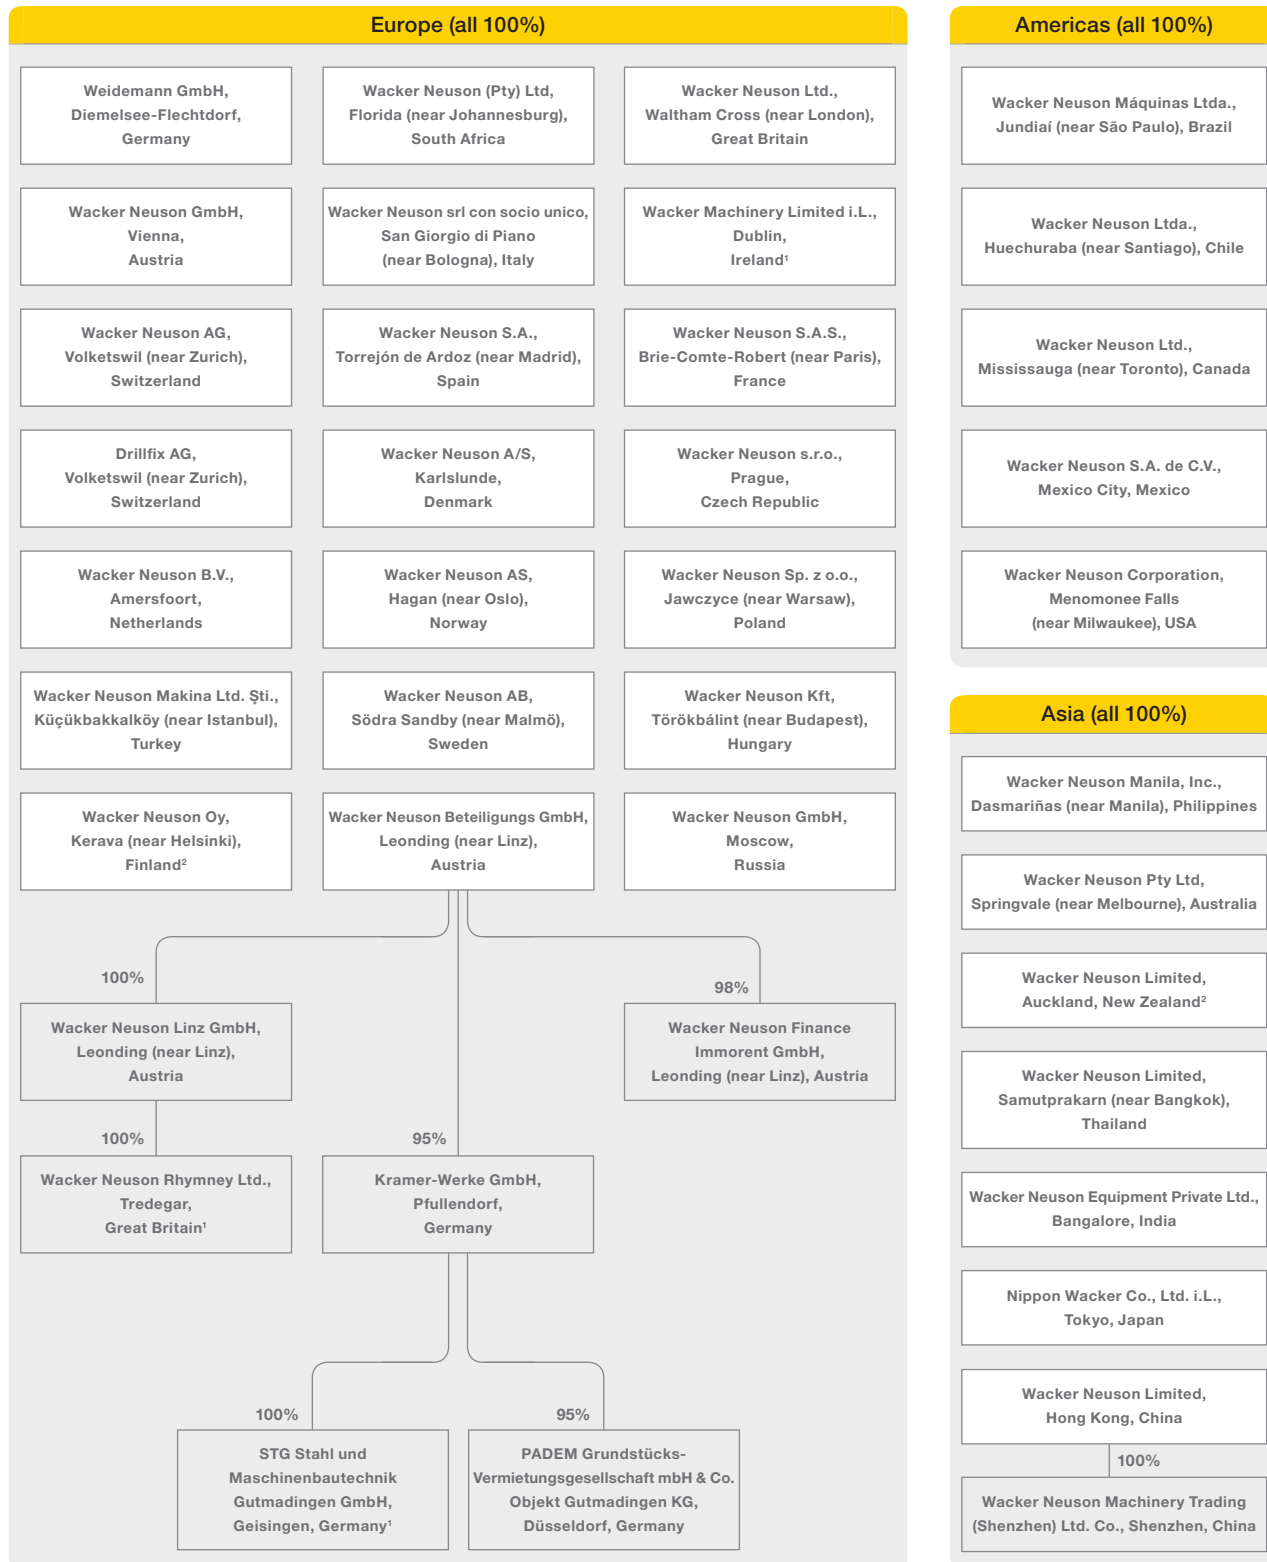

Group Structure

Wacker Neuson SE (Consolidation structure)

¹ Operations ceased.

² Affiliate is set to be closed.